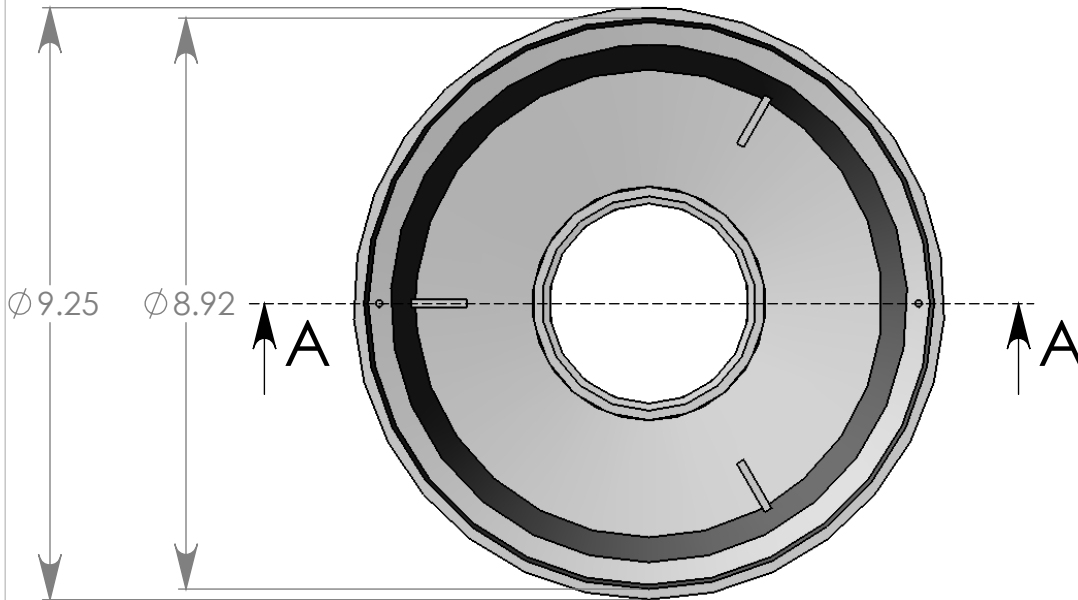

SECTION  
A-A

Material: Polyethylene  
 Btm Outlet: 3 in.  
 Capacity: 0.8 Gallons  
 Color: Black

Use with; (FSD-094X-RF, FSD-090X-RF, FSD-090-RST)  
 Bottom Outlet Connects to; 3 & 4" S&D Pipe, S&D Hub,  
 Corrugated, Triple Wall, and Sch 40

FSD-090-RCB  
 Round Catch Basin

01 Oct 09 