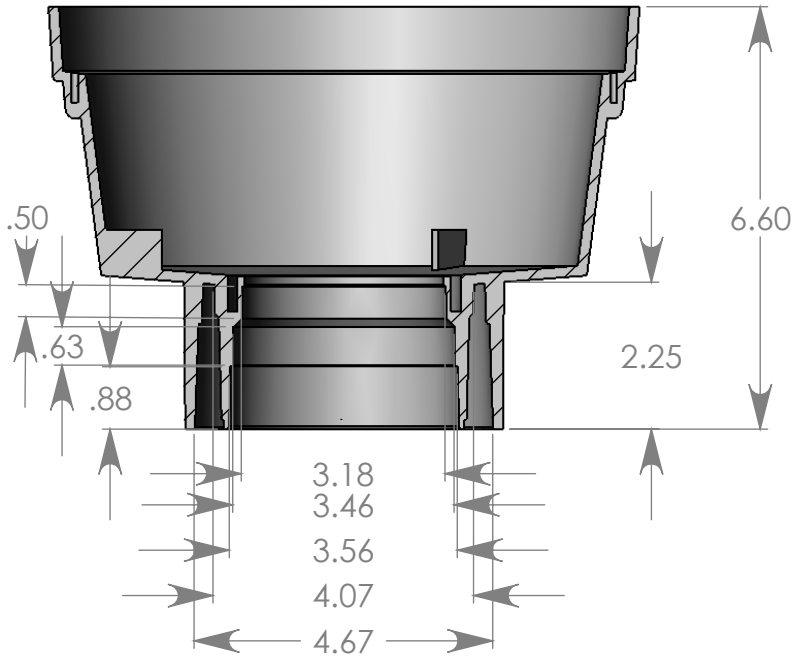

SECTION  
A-A

Material: Polyethylene  
 Btm Outlet: 3 in.  
 Capacity: 0.8 Gallons  
 Color: Black

Use with; (FSD-094X-RF, FSD-090X-RF, FSD-090-RST)  
 Bottom Outlet Connects to; 3 & 4" S&D Pipe, S&D Hub,  
 Corrugated, Triple Wall, and Sch 40

FSD-090-RCB  
 Round Catch Basin

01 Oct 09 